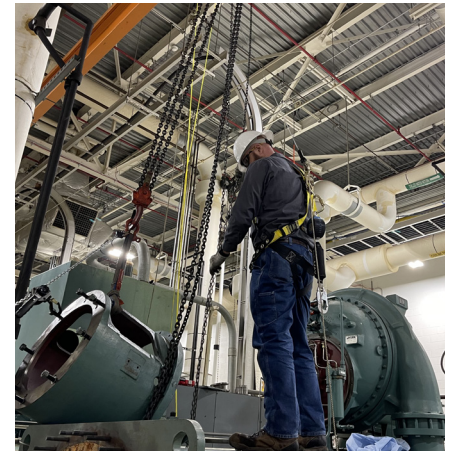

Optimizing Chillers to Help Improve Your Facilities

Because chiller plant optimization is critical to overall building performance, EMCOR Services Shambaugh's certified and factory-authorized experts offer single-source, comprehensive solutions for all types of chillers—including centrifugal, reciprocating, and screw. We've built a reputation for outstanding repair, maintenance, overhaul, and replacement.

Your One-Stop Source for All Your Chiller Needs

- » Chiller tube cleaning and repair
- » Chiller overhauls
- » Compressor rebuilds
- » Customized chiller system preventive maintenance programs
- » Industrial chiller system and equipment retrofits
- » Non-destructive chiller efficiency-testing services, including:
 - Eddy current tube analysis
 - Infrared scanning
 - Refrigerant analysis
 - Spectrographic oil analysis
 - Vibration analysis
- » Refrigerant conversion
- » Retubing
- » Temporary commercial chiller installation